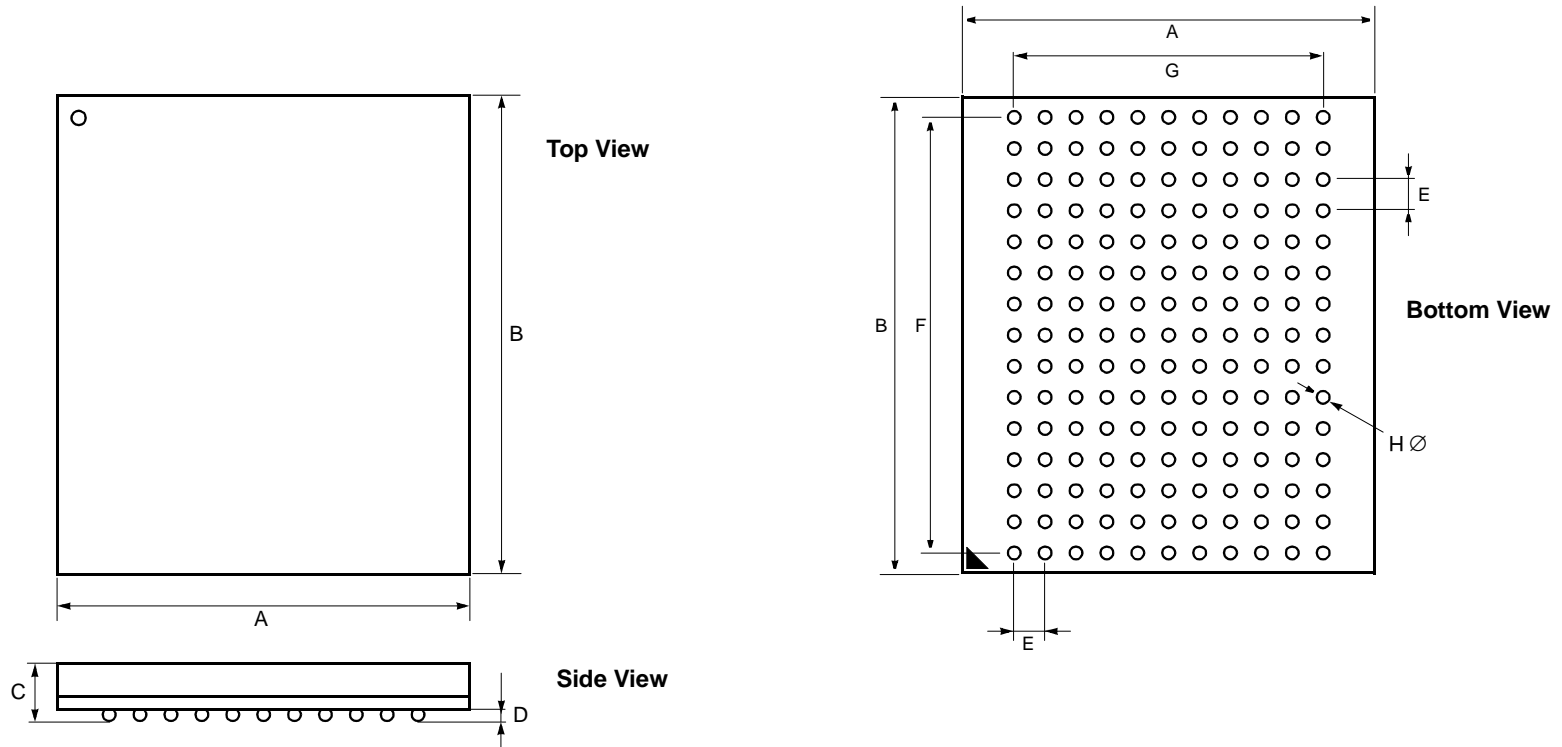

165 - FBGA - 13.0X15.0

Symbol	Value	Units	Note	Symbol	Value	Units	Note
A	13 ± 0.1	mm		E	1.0	mm	
B	15 ± 0.1	mm		F	14.0	mm	
C	1.3 ± 0.1	mm		G	10.0	mm	
D	0.35 ± 0.05	mm		H	0.5 ± 0.05	mm	